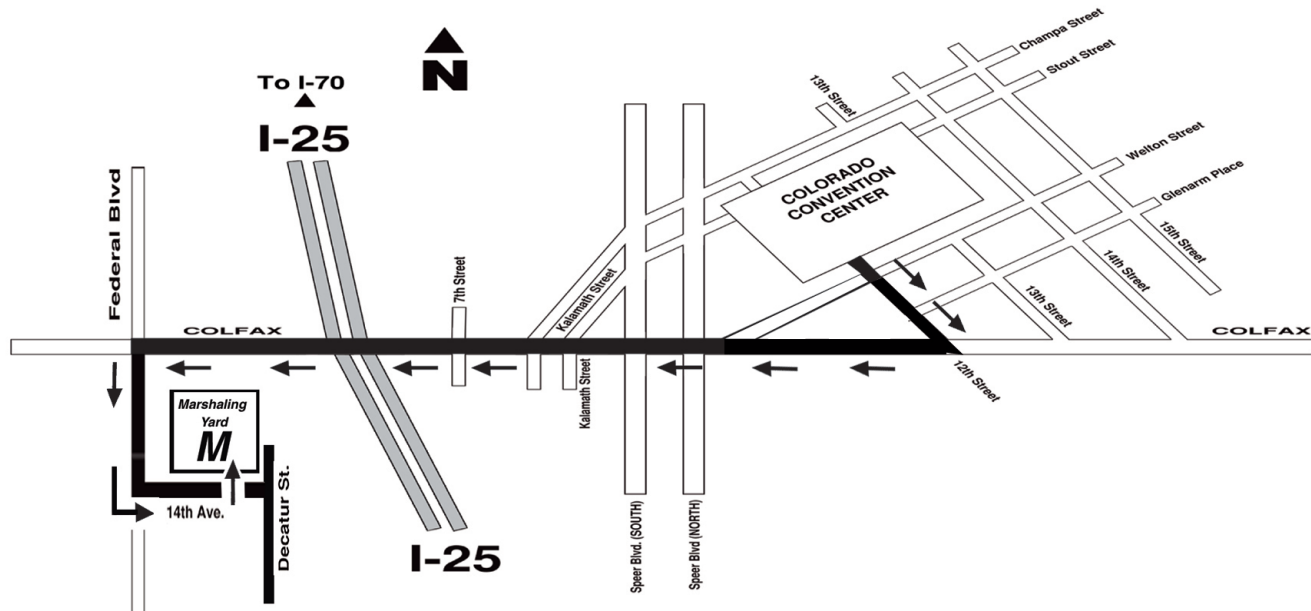

Colorado Convention Center Marshaling Yard Information

The Marshaling Yard is located on 13th Avenue, one-half block East of Decatur and is designated as LOT M of the Sports Complex

Truck Route from the Colorado Convention Center - 12th Street & Welton to Marshaling Yard

Take 12th Street to Colfax, turn right (West) onto Colfax, staying in the RIGHT lane. Go over the viaduct to the South Federal exit (same as Colorado 88 South). As you enter Federal, going South, move to the far LEFT lane and turn LEFT (East) at 1st signal light (14th Avenue). Take first turn LEFT into Lot M after turning onto 14th Avenue.

Truck Route from Lot M Marshaling Yard to Colorado Convention Center

From Lot M, turn RIGHT (West) onto 14th Avenue to Federal, which is at top of hill. Turn RIGHT onto Federal and make an immediate RIGHT onto the Colfax on-ramp. Enter Colfax and move to the far LEFT LANE as soon as possible. Continue on Colfax (East) to Speer Blvd. where you will be able to move one additional lane to the left. This lane will take you one block to double 'MUST TURN' lanes at Welton Street. Use the FARTHEST LEFT LANE turn lane and turn onto Welton Street. Go one-half block to the stoplight at 12th Street, turn LEFT into the Colorado Convention Center.