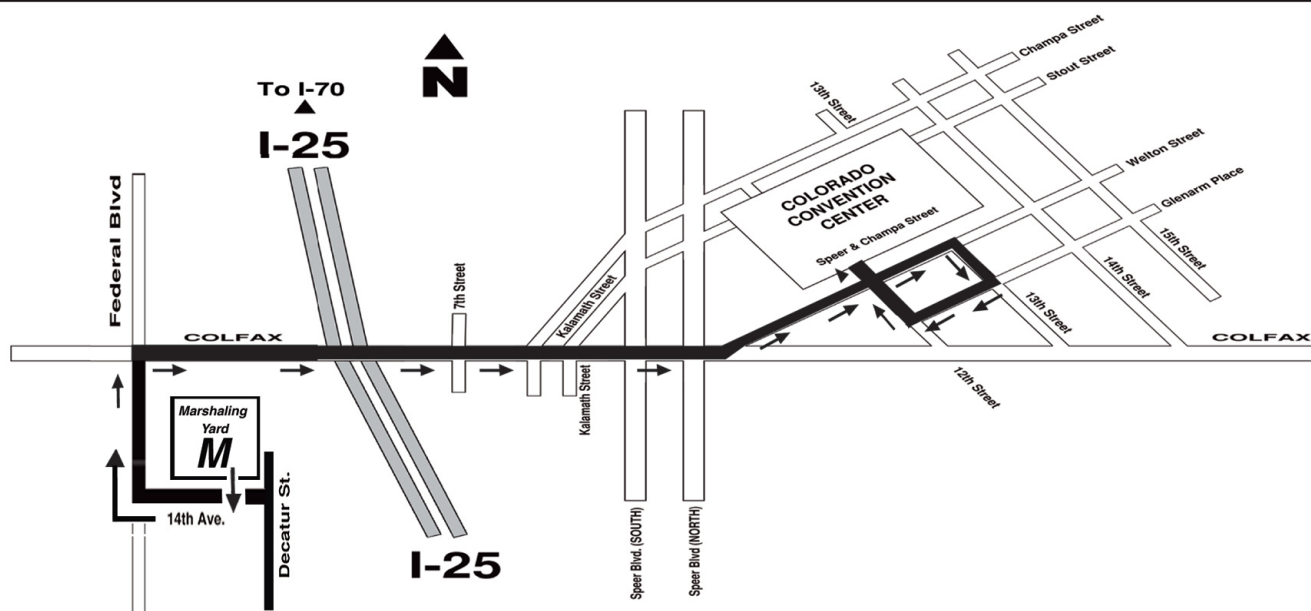

Colorado Convention Center Marshaling Yard Information

The Marshaling Yard is located on 13th Avenue, one-half block East of Decatur and is designated as LOT M of the Sports Complex

Truck Route from the Colorado Convention Center - 12th Street & Welton to Marshaling Yard

Take 12th Street to Colfax, turn right (West) onto Colfax, staying in the RIGHT lane. Go over the viaduct to the South Federal exit (same as Colorado 88 South). As you enter Federal, going South, move to the far LEFT lane and turn LEFT (East) at 1st signal light (14th Avenue). Take first turn LEFT into Lot M after turning onto 14th Avenue.

Truck Route from Lot M Marshaling Yard to Colorado Convention Center

From Lot M, turn RIGHT (West) onto 14th Avenue to Federal, which is at top of hill. Turn RIGHT onto Federal and make an immediate RIGHT onto the Colfax on-ramp. Enter Colfax and move to the far LEFT LANE as soon as possible. Continue on Colfax (East) to Speer Blvd. where you will be able to move one additional lane to the left. This lane will take you one block to double 'MUST TURN' lanes at Welton Street. Use the FARTHEST LEFT LANE turn lane and turn onto Welton Street. Go one-half block to the stoplight at 12th Street, turn LEFT into the Colorado Convention Center.